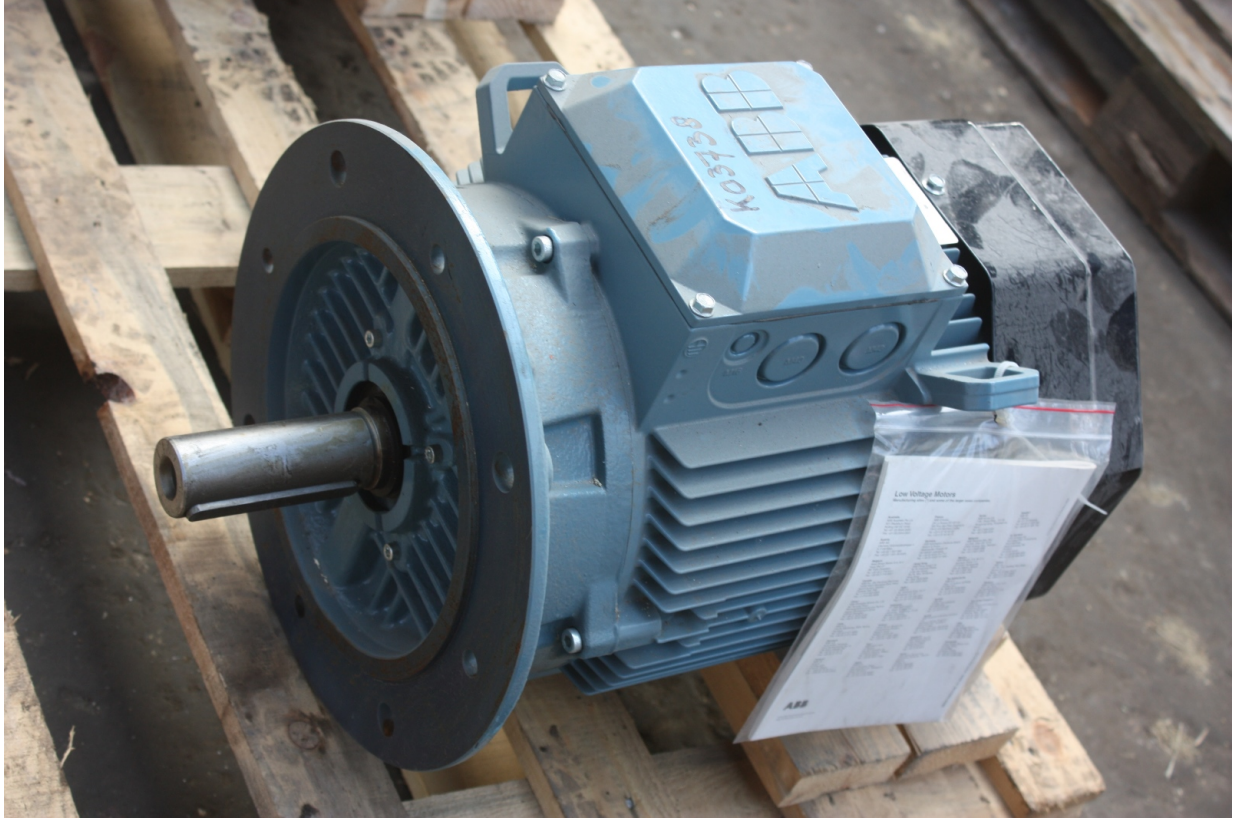

MACHINERY INFORMATION K03738

Ref No. : K03738

Year : 2010

Serial No. : 3GV1010638172002

Brand : ABB

Hour meter reading : 0.00

Model : 11KW

Tyres/UC : 0 %

Price : € 450.00

New and unused ABB electric motor, type M2AA160MLA4, 11kW, 50Hz, 1459 RPM, shaft diameter 42mm, CE marked.

Van Dijk Heavy Equipment BV
Voltstraat 19
5753 RL Deurne
The Netherlands

Tel. +31 493 313 107
Fax +31 493 316 162
sales@vdhe.com
www.vandijkheavyequipment.com