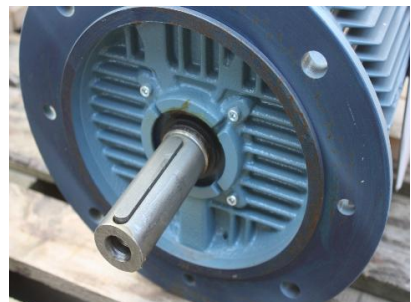

MACHINERY INFORMATION K03746

Ref No. : K03746

Sold new : 2011

Serial No. : 3GV1110719684002

Brand : ABB

Hour meter reading : 0.00

Model : 11KW

Tyres/UC : 0 %

Price : € 450.00

New and unused ABB electric motor, type M2AA160MLA4, 11kW, 50Hz, 1459 RPM, shaft diameter 42mm, CE marked.

Van Dijk Heavy Equipment BV
Voltstraat 19
5753 RL Deurne
The Netherlands

Tel. +31 493 313 107
Fax +31 493 316 162
sales@vdhe.com
www.vandijkheavyequipment.com