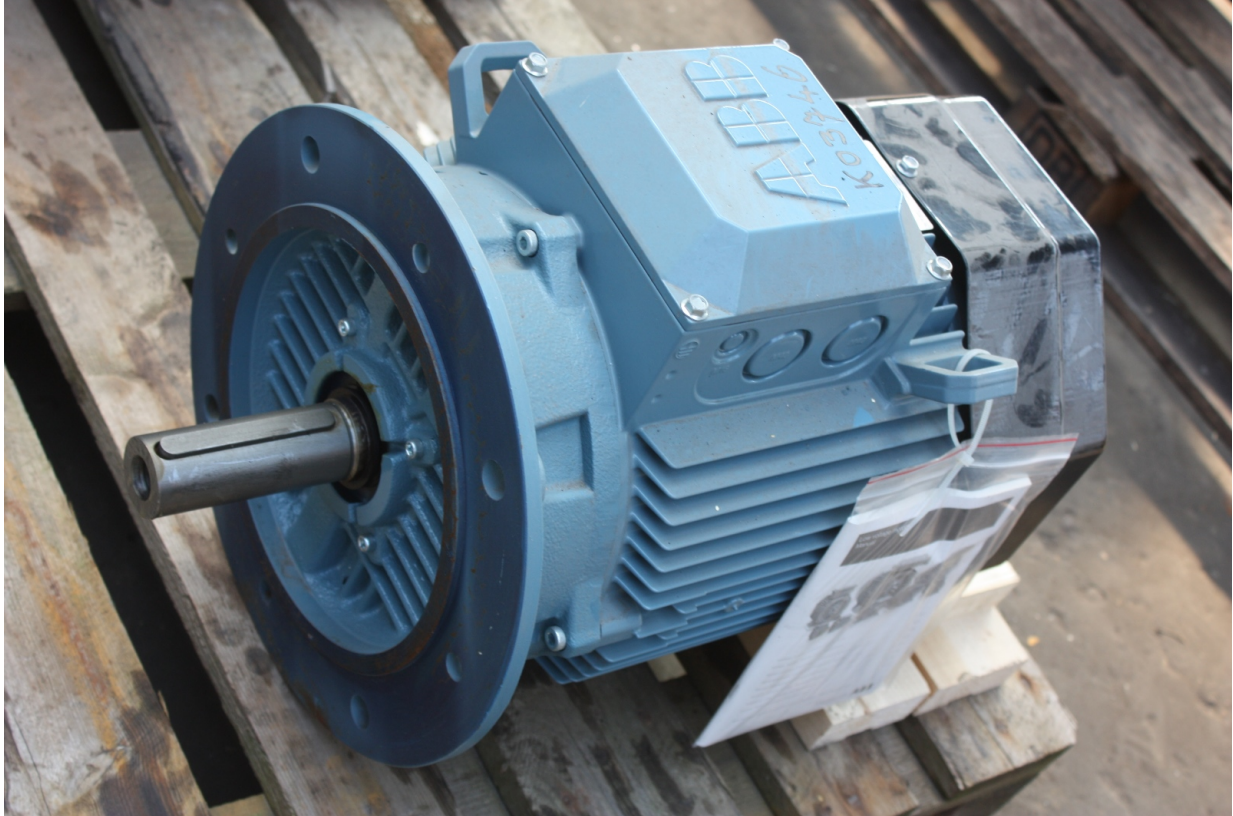

MACHINERY INFORMATION K03746

Ref No. : K03746

Sold new : 2011

Serial No. : 3GV1110719684002

Brand : ABB

Hour meter reading : 0.00

Model : 11KW

Tyres/UC : 0 %

Price : € 450.00

New and unused ABB electric motor, type M2AA160MLA4, 11kW, 50Hz, 1459 RPM, shaft diameter 42mm, CE marked.

Van Dijk Heavy Equipment BV
Voltstraat 19
5753 RL Deurne
The Netherlands

Tel. +31 493 313 107
Fax +31 493 316 162
sales@vdhe.com
www.vandijkheavyequipment.com