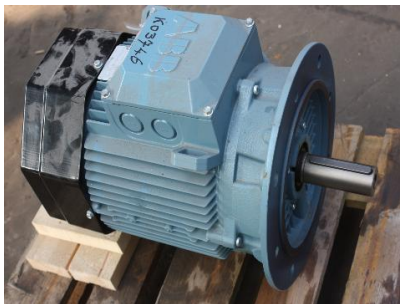

MACHINERY INFORMATION K03746

Ref No. : K03746

Sold new : 2011

Serial No. : 3GV1110719684002

Brand : ABB

Hour meter reading : 0.00

Model : 11KW

Tyres/UC : 0 %

Price : € 450.00

New and unused ABB electric motor, type M2AA160MLA4, 11kW, 50Hz, 1459 RPM, shaft diameter 42mm, CE marked.

Van Dijk Heavy Equipment BV
Voltstraat 19
5753 RL Deurne
The Netherlands

Tel. +31 493 313 107
Fax +31 493 316 162
sales@vdhe.com
www.vandijkheavyequipment.com