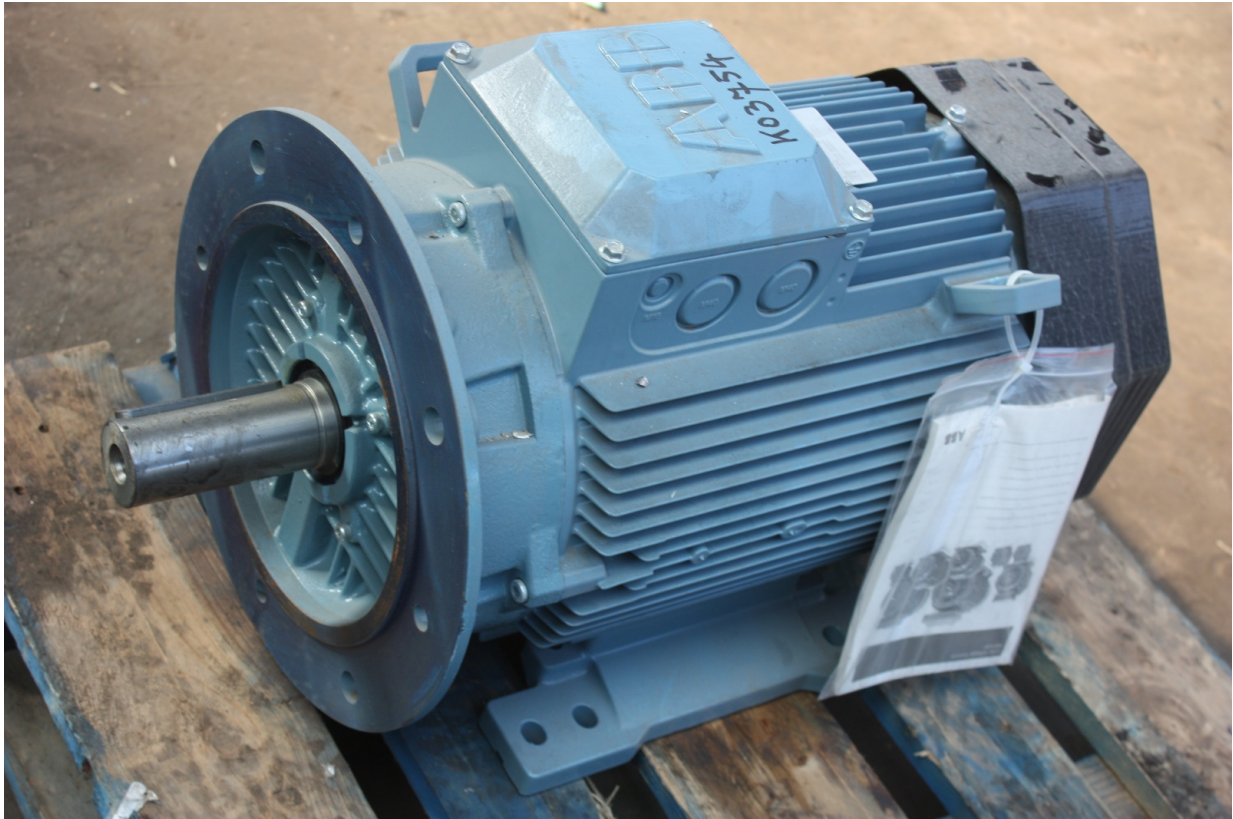

MACHINERY INFORMATION K03754

Ref No. : K03754

Sold new : 2011

Serial No. : 3GV1110674865003

Brand : ABB

Hour meter reading : 0.00

Model : 22KW

Tyres/UC : 0 %

Price : € 950.00

New and unused ABB electric motor, type M2AA180MLB4, 22kW, 50Hz, 1465 RPM, shaft diameter 48mm, CE marked.

Van Dijk Heavy Equipment BV
Voltstraat 19
5753 RL Deurne
The Netherlands

Tel. +31 493 313 107
Fax +31 493 316 162
sales@vdhe.com
www.vandijkheavyequipment.com