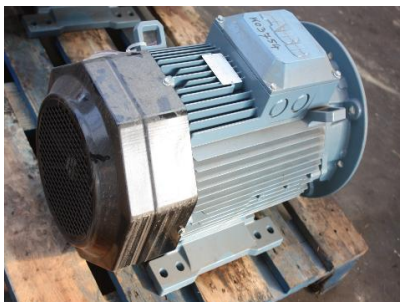

MACHINERY INFORMATION K03754

Ref No. : K03754

Sold new : 2011

Serial No. : 3GV1110674865003

Brand : ABB

Hour meter reading : 0.00

Model : 22KW

Tyres/UC : 0 %

Price : € 950.00

New and unused ABB electric motor, type M2AA180MLB4, 22kW, 50Hz, 1465 RPM, shaft diameter 48mm, CE marked.

Van Dijk Heavy Equipment BV
Voltstraat 19
5753 RL Deurne
The Netherlands

Tel. +31 493 313 107
Fax +31 493 316 162
sales@vdhe.com
www.vandijkheavyequipment.com