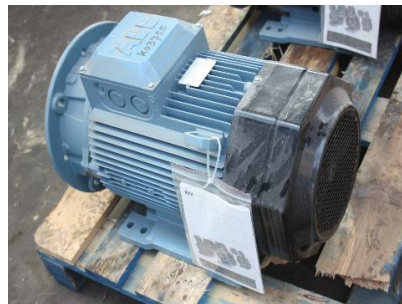

# MACHINERY INFORMATION K03755

Ref No. : K03755

Sold new : 2011

Serial No. : 3GV1110674865002

Brand : ABB

Hour meter reading : 0.00

Model : 22KW

Tyres/UC : 0 %

Price : € 950.00

New and unused ABB electric motor, type M2AA180MLB4, 22kW, 50Hz, 1465 RPM, shaft diameter 48mm, CE marked.

Van Dijk Heavy Equipment BV  
Voltstraat 19  
5753 RL Deurne  
The Netherlands