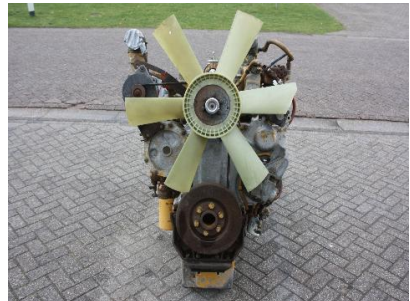

Ref No.	: K00006	Sold new	: 0	Serial No.	:
Brand	: Caterpillar	Hour meter reading	: 0.00		
Model	: 3406	Tyres/UC	: 0 %	Price	: € 4000.00

Caterpillar 3406 turbocharged engine, including ECM, engine does not run. Inspections are welcome.