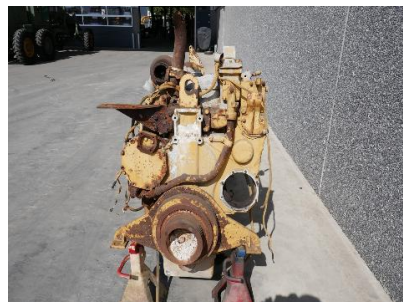

MACHINERY INFORMATION K04481

Ref No. : K04481

Sold new : 0

Serial No. : 11N07019

Brand : CATERPILLAR

Hour meter reading : 0.00

Model : 3406

Tyres/UC : 0 %

Price : € 5500.00

Caterpillar 3406 engine for parts or repair, 300HP. Engine does not run! Fits Cat D8N/D8R dozer. Arrangement number 9Y5555

Van Dijk Heavy Equipment BV
Voltstraat 19
5753 RL Deurne
The Netherlands