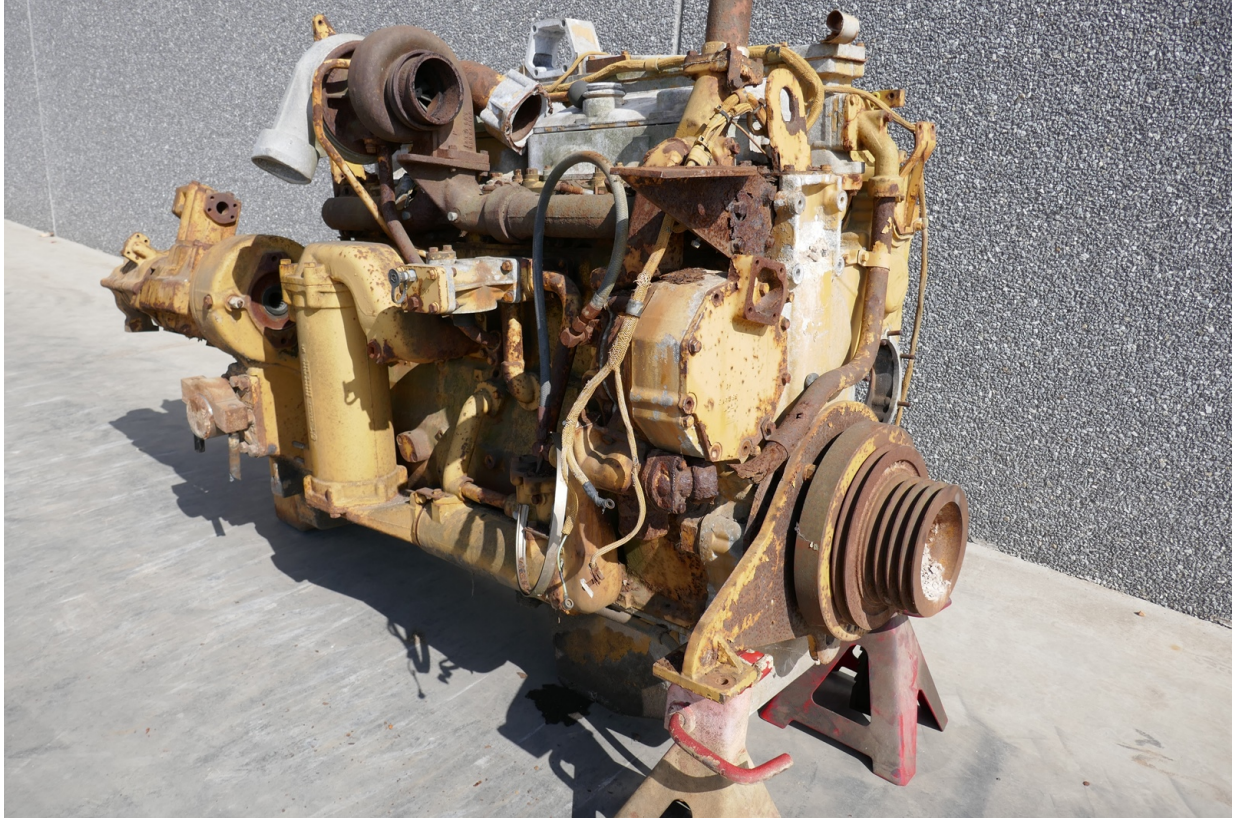

MACHINERY INFORMATION K04481

Ref No. : K04481

Sold new : 0

Serial No. : 11N07019

Brand : CATERPILLAR

Hour meter reading : 0.00

Model : 3406

Tyres/UC : 0 %

Price : € 5500.00

Caterpillar 3406 engine for parts or repair, 300HP. Engine does not run! Fits Cat D8N/D8R dozer. Arrangement number 9Y5555

Van Dijk Heavy Equipment BV
Voltstraat 19
5753 RL Deurne
The Netherlands