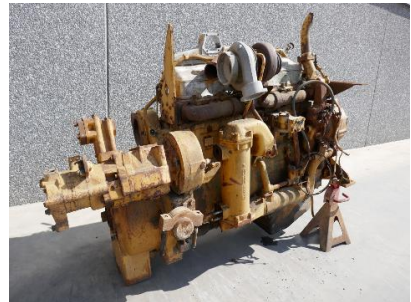

MACHINERY INFORMATION K04481

Ref No. : K04481

Sold new : 0

Serial No. : 11N07019

Brand : CATERPILLAR

Hour meter reading : 0.00

Model : 3406

Tyres/UC : 0 %

Price : € 5500.00

Caterpillar 3406 engine for parts or repair, 300HP. Engine does not run! Fits Cat D8N/D8R dozer. Arrangement number 9Y5555

Van Dijk Heavy Equipment BV
Voltstraat 19
5753 RL Deurne
The Netherlands