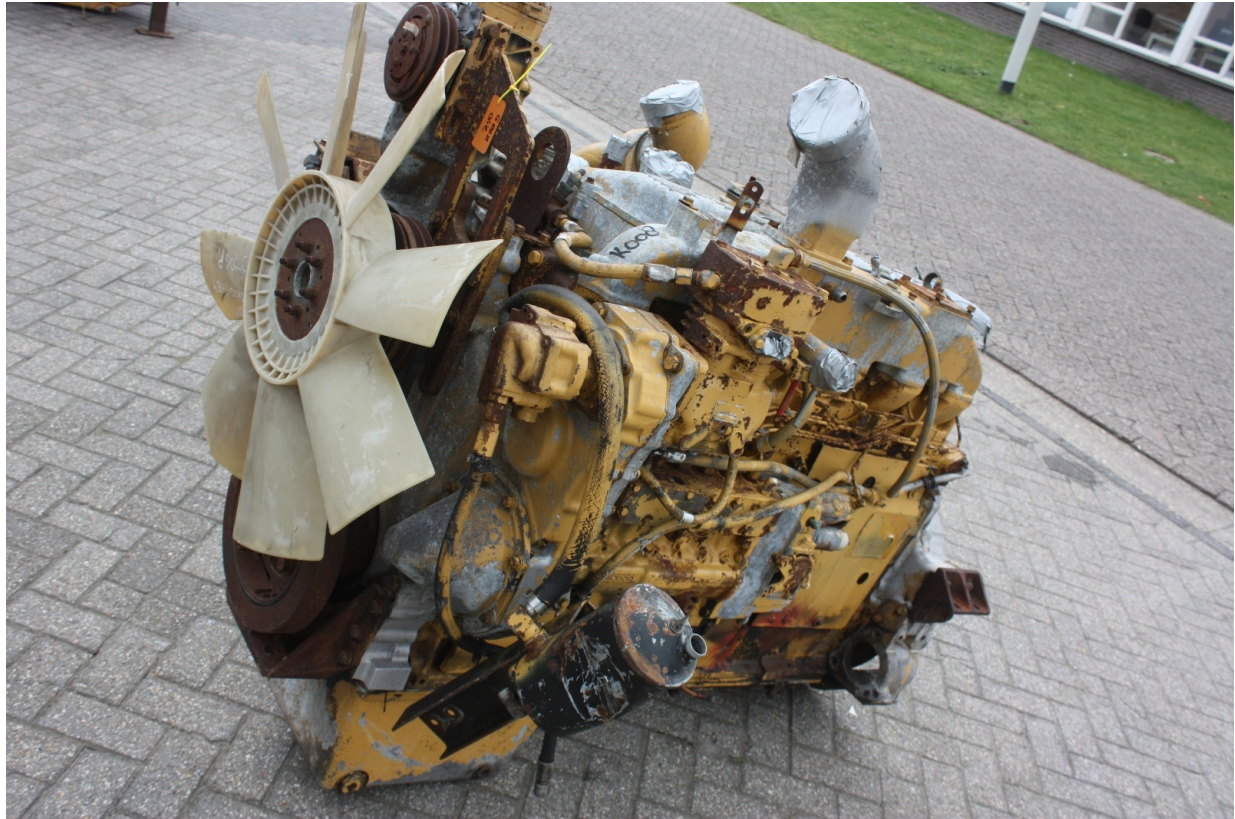

Ref No. : K00008

Sold new : 0

Serial No. : 5JK01969

Brand : Caterpillar

Hour meter reading : 0.00

Model : 3406B

Tyres/UC : 0 %

Price : € 4250.00

Caterpillar 3406B turbocharged engine, engine does not run. Inspections are welcome.

Van Dijk Heavy Equipment BV
Voltstraat 19
5753 RL Deurne
The Netherlands

Tel. +31 493 313 107
Fax +31 493 316 162
sales@vdhe.com
www.vandijkheavyequipment.com