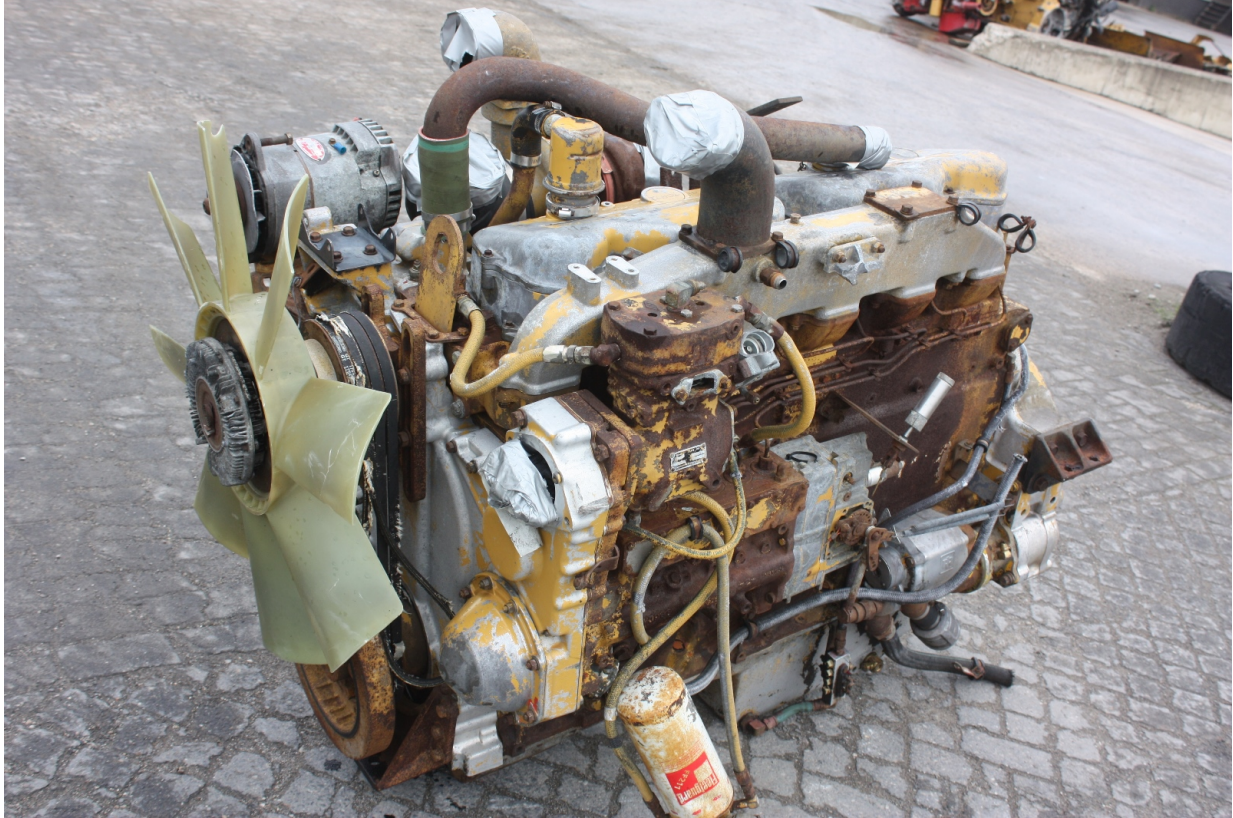

Ref No. : K00108 Sold new : 1986
Brand : CATERPILLAR Hour meter reading : 0.00
Model : 3406B Tyres/UC : 0 %

Serial No. : 7FB57588
Price : € 4250.00

Caterpillar 3406B turbocharged engine, arrangement number 7C-4722, engine does not run. Inspections are welcome.