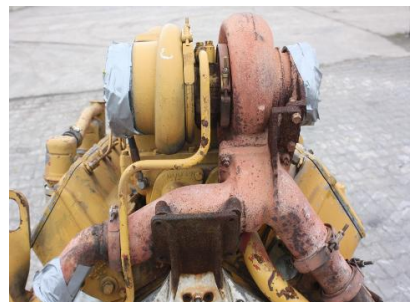

Ref No. : K02288 Year : 0
Brand : CATERPILLAR Hour meter reading : 0.00
Model : 3408DI Tyres/UC : 0 %

Serial No. : 28V
Weight : 2000.00 kg
Price : € 8000.00

Caterpillar 3408 engine, 8 cylinder turbocharged engine.