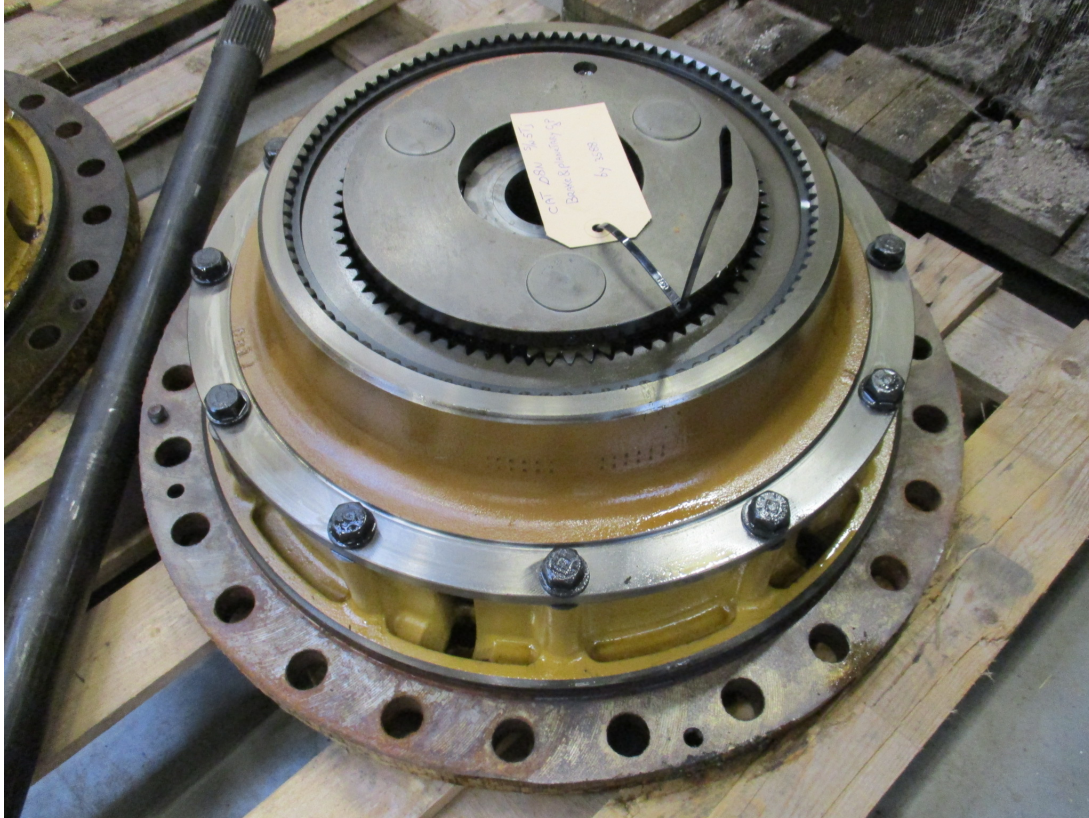

MACHINERY INFORMATION K04060

| | | |
|---------------------|---------------------------|----------------------|
| Ref No. : K04060 | Sold new : 0 | Serial No. : 6Y-3588 |
| Brand : Caterpillar | Hour meter reading : 0.00 | |
| Model : 6Y-3588 | Tyres/UC : 0 % | Price : € 2000.00 |

Good used Brake & Planetary gp to suit Cat D8N/D8R dozer. Cat part number 6Y-3588

Van Dijk Heavy Equipment BV
Voltstraat 19
5753 RL Deurne
The Netherlands

Tel. +31 493 313 107
Fax +31 493 316 162
sales@vdhe.com
www.vandijkheavyequipment.com