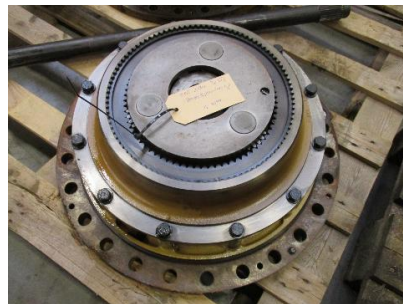

MACHINERY INFORMATION K04060

| | | |
|---------------------|---------------------------|----------------------|
| Ref No. : K04060 | Sold new : 0 | Serial No. : 6Y-3588 |
| Brand : Caterpillar | Hour meter reading : 0.00 | |
| Model : 6Y-3588 | Tyres/UC : 0 % | Price : € 2000.00 |

Good used Brake & Planetary gp to suit Cat D8N/D8R dozer. Cat part number 6Y-3588

Van Dijk Heavy Equipment BV
Voltstraat 19
5753 RL Deurne
The Netherlands

Tel. +31 493 313 107
Fax +31 493 316 162
sales@vdhe.com
www.vandijkheavyequipment.com