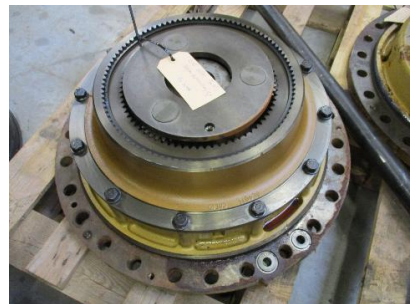

MACHINERY INFORMATION K04060

| | | |
|---------------------|---------------------------|----------------------|
| Ref No. : K04060 | Sold new : 0 | Serial No. : 6Y-3588 |
| Brand : Caterpillar | Hour meter reading : 0.00 | |
| Model : 6Y-3588 | Tyres/UC : 0 % | Price : € 2000.00 |

Good used Brake & Planetary gp to suit Cat D8N/D8R dozer. Cat part number 6Y-3588

Van Dijk Heavy Equipment BV
Voltstraat 19
5753 RL Deurne
The Netherlands

Tel. +31 493 313 107
Fax +31 493 316 162
sales@vdhe.com
www.vandijkheavyequipment.com