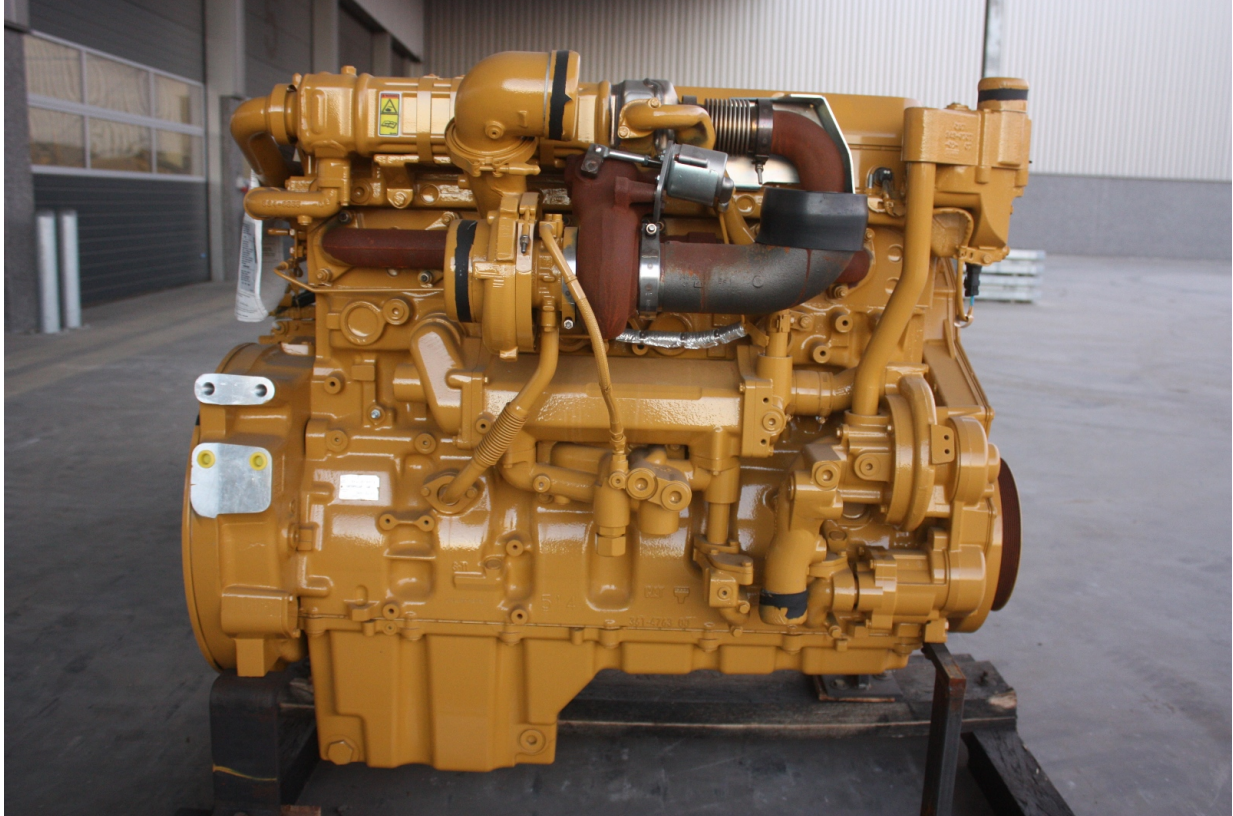

MACHINERY INFORMATION K03624

Ref No. : K03624	Sold new : 2012	Serial No. : KWJ01890
Brand : CATERPILLAR	Hour meter reading : 0.00	
Model : C-13	Tyres/UC : 0 %	Price : € 32000.00

New Caterpillar C-13 ACERT Technology Industrial engine, 448HP (334kW) @ 2100RPM, arrangement number 366-0289, displacement 12.5 Ltr, engine family CCPXL12.5HPB, complies with U.S. EPA and California regulations, EPA Tier 4 Interim / Stage IIIB emissions level, c/w factory kit & afterburner. Several units available from stock!