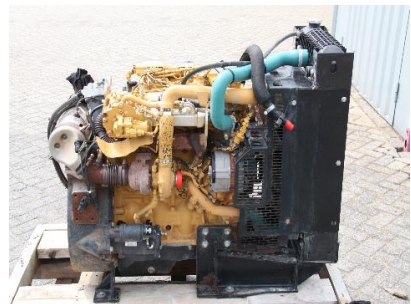

# MACHINERY INFORMATION K04109

Ref No. : K04109      Year : 2012  
Brand : CATERPILLAR      Hour meter reading : 100.00  
Model : C3.4      Tyres/UC : 0 %

Serial No. :  
Price : € 2950.00

Caterpillar C3.4 powerpack. Complete Cat test engine, only used for approximately 100 hours! Inspections are welcome.