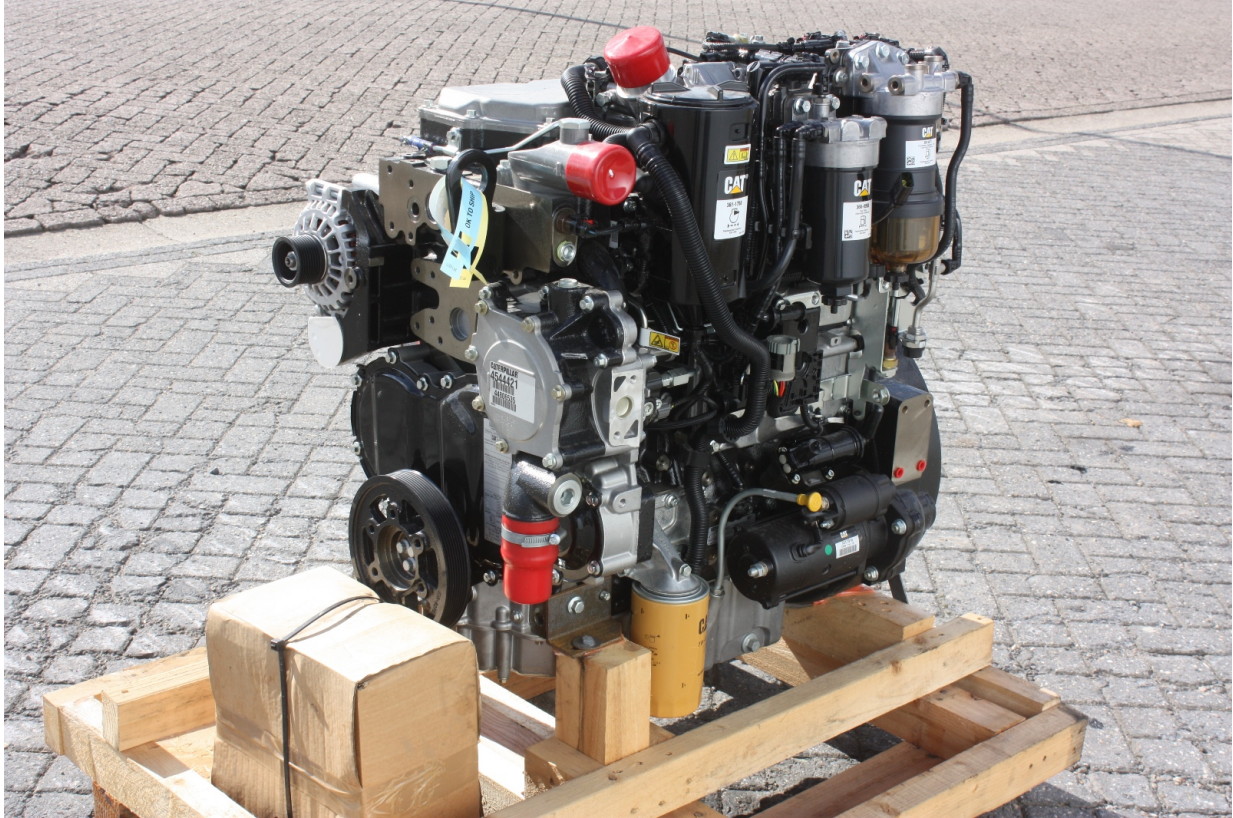

MACHINERY INFORMATION K03969

Ref No. : K03969	Sold new : 2014	Serial No. : 44806535
Brand : CATERPILLAR	Hour meter reading : 0.00	Weight : 400.00 kg
Model : C4.4	Tyres/UC : 0 %	Price : € 5000.00

New and unused Caterpillar C4.4 engine, arrangement number 454-4421, 4 cylinder turbocharged engine with 142HP (106KW), 4.40 Ltr displacement, factory kit including aftertreatment. 4 Engines available from stock!