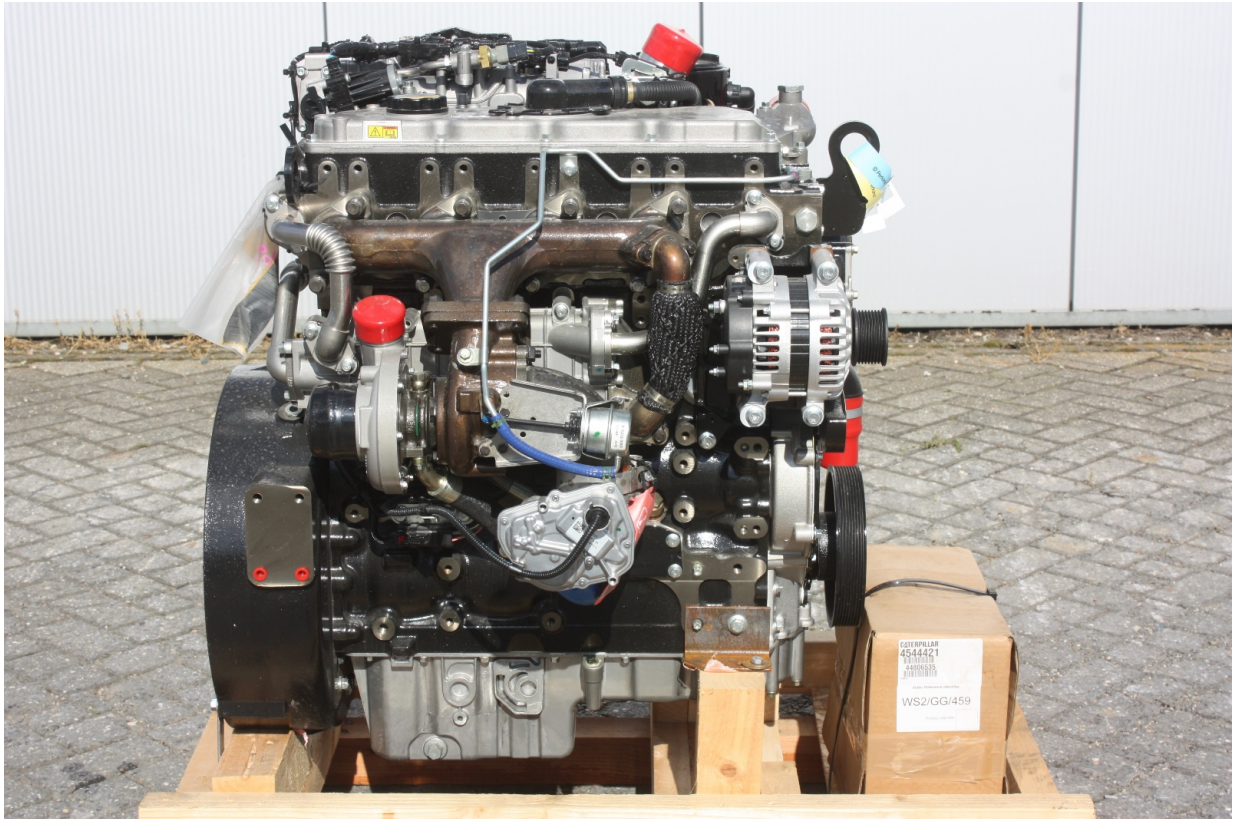

MACHINERY INFORMATION K03971

Ref No. : K03971	Sold new : 2014	Serial No. : 44807443
Brand : CATERPILLAR	Hour meter reading : 0.00	Weight : 400.00 kg
Model : C4.4	Tyres/UC : 0 %	Price : € 5000.00

New and unused Caterpillar C4.4 engine, arrangement number 454-4421, 4 cylinder turbocharged engine with 142HP (106KW), 4.40 Ltr displacement, factory kit including aftertreatment. 6 Engines available from stock!