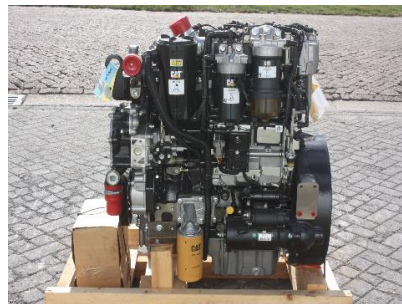

MACHINERY INFORMATION K03971

Ref No. : K03971	Sold new : 2014	Serial No. : 44807443
Brand : CATERPILLAR	Hour meter reading : 0.00	Weight : 400.00 kg
Model : C4.4	Tyres/UC : 0 %	Price : € 5000.00

New and unused Caterpillar C4.4 engine, arrangement number 454-4421, 4 cylinder turbocharged engine with 142HP (106KW), 4.40 Ltr displacement, factory kit including aftertreatment. 6 Engines available from stock!