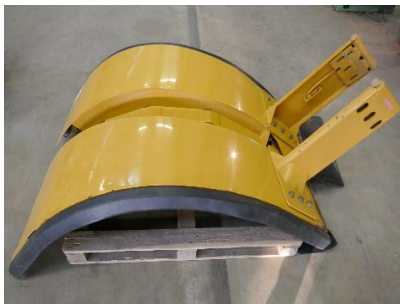

MACHINERY INFORMATION K04645

Ref No. : K04645 Sold new : 2013
Brand : Caterpillar Hour meter reading : 0.00
Model : Fender set 950K Tyres/UC : 0 %

Serial No. :
Price : € 1950.00

Set rear fenders for Cat 950K / 962K wheel loader. Cat part numbers 367-2582 / 367-2583. Fender AS LH 339-9107 / Fender AS RH 339-8841. Complete set including hinge groups in good condition.