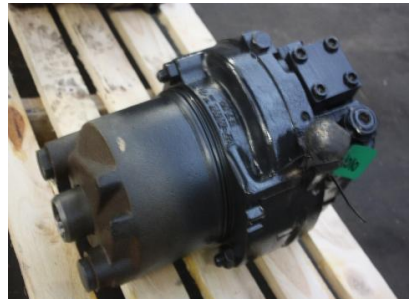

# MACHINERY INFORMATION K01010

Ref No.	: K01010	Sold new	: 0	Serial No.	: 107-7029
Brand	: Caterpillar	Hour meter reading	: 0.00		
Model	: Travel motor	Tyres/UC	: 0 %	Price	: € 1500.00

Hydraulic travel motor to suit Cat 320C/CL excavator. Part is inspected and is in very good and clean condition. Cat partno: 107-7029