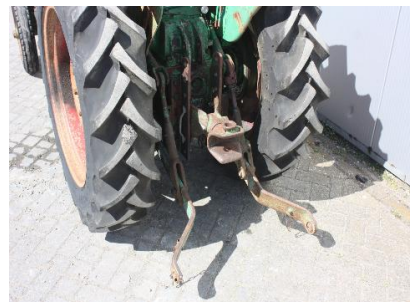

MACHINERY INFORMATION V00012

Ref No. : V00012
Brand : DEUTZ
Model : D30

Year : 1964
Hour meter reading : 4147.00
Tyres/UC : 0 %

Serial No. : 7479/3937
Weight : 1260.00 kg
Price : € 3800

Deutz D30 Plantage, Deutz F2L812 engine, 28HP, 8-2 gearbox, 540 pto, 4.00-15 and 11.2-28 tyres, trailerhitch, very rare model!!! Only 800 units build!