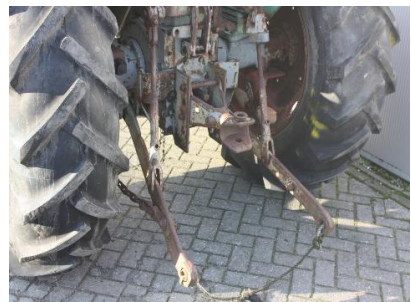

MACHINERY INFORMATION E02959

Ref No.	: E02959	Year	: 1972	Serial No.	: 7889/666
Brand	: DEUTZ	Hour meter reading	: 6100.00	Weight	: 3025.00 kg
Model	: D6006 4wd	Tyres/UC	: 50 %	Price	: € 5300

Deutz 6006 4wd, Fendertype tractor, powersteering, 4 cyl.engine, original ZF 4wd frontaxle, 3 point linkage, pto, working order, gearbox needs attention (bearing noisy).