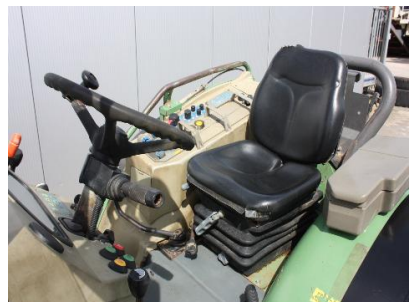

Ref No.	: E03999	Year	: 2004	Serial No.	: 213/21/1796
Brand	: FENDT	Hour meter reading	: 4871.00	Weight	: 2545.00 kg
Model	: 208VA	Tyres/UC	: 80 %	Price	: € 23800

Fendt 208VA vineyard tractor, fendertype, Deutz BF4L914 turbocharged engine with 80HP, frontlinkage, 380/70R24 Kleber rear tyres, 320/65R16 Michelin front tyres, front and rear spoolvalves, very nice and clean tractor!