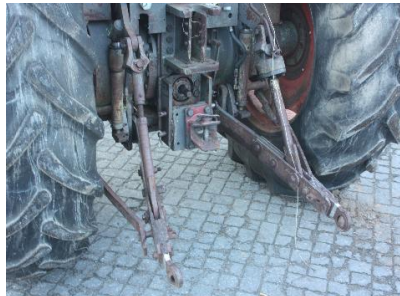

MACHINERY INFORMATION E03898

Ref No. : E03898
Brand : FENDT
Model : 614SA

Year : 1975
Hour meter reading : 7609.00
Tyres/UC : 15 %

Serial No. : 184/24/0084
Weight : 4800.00 kg
Price : € 0

Original fendertype farmtractor with detachable cab, powersteering, 6 cyl.turbo MWM engine, 3 point linkage, PTO, hydr.spoolvalves. Tractor needs attention => for rebuild or parts, as-is sale only!