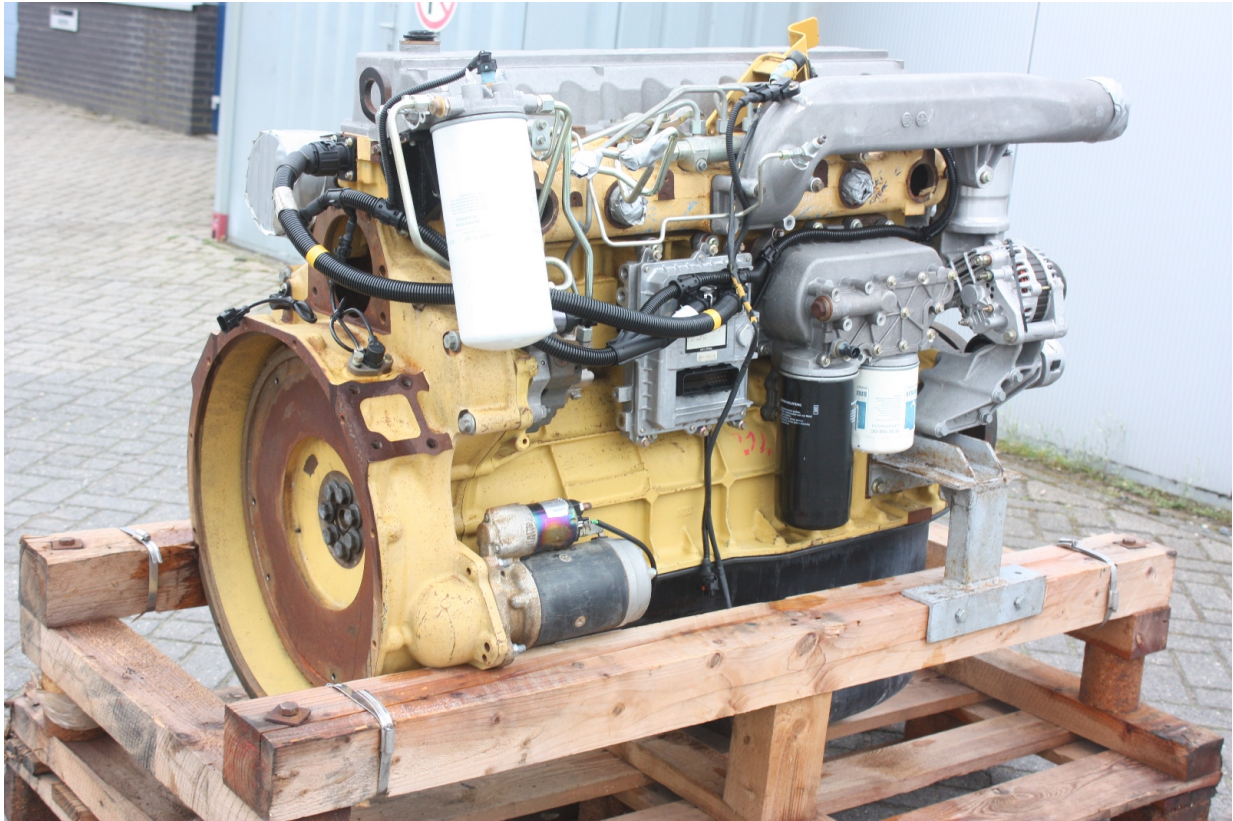

# MACHINERY INFORMATION K02290

Ref No. : K02290

Sold new : 1990

Serial No. :

Brand : Iveco

Hour meter reading : 0.00

Model : 6 Cylinder

Tyres/UC : 0 %

Price : € 5500.00

Iveco 6 cylinder turbocharged diesel engine, 24 valve, commonrail fuel system, c/w engine ECM.

Van Dijk Heavy Equipment BV  
Voltstraat 19  
5753 RL Deurne  
The Netherlands

Tel. +31 493 313 107  
Fax +31 493 316 162  
sales@vdhe.com  
www.vandijkheavyequipment.com