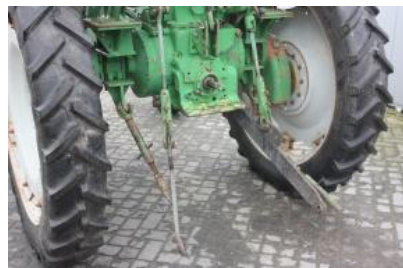

| | | | | | |
|---------|------------------|--------------------|-----------|------------|--------------|
| Ref No. | : E04292 | Sold new | : 1981 | Serial No. | : 072819 |
| Brand | : John Deere | Hour meter reading | : 5845.00 | Weight | : 2480.00 kg |
| Model | : 1630 High Crop | Tyres/UC | : 80 % | Price | : € 9800.00 |

John Deere 1630 High Crop Tractor, canopy, powersteering, 3 cylinder JD engine, 3 point linkage, PTO, hydr.spoolvalves, 7.50-16 front tyres and 11.2R44 (270/95R44) rear tyres 80% remaining. Tractor is in very good technical and clean condition. Very clean original tractor!