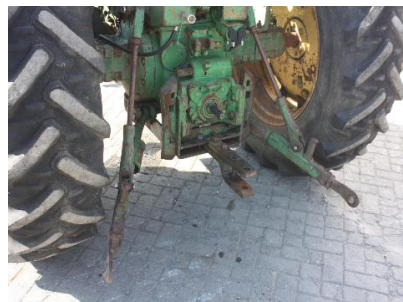

MACHINERY INFORMATION E02837

Ref No. : E02837 Year : 1967
Brand : JOHN DEERE Hour meter reading : 0.00
Model : 3020 Tyres/UC : 45 %

Serial No. : 103984R
Weight : 3500.00 kg
Price : € 7800

Original John Deere 3020 fendertype tractor, overhauled engine (0 hours on engine), syncro range transmission, 3-point linkage, pto, powersteering, 16.9-34 and 7.50-16 tyres, very good working order, original condition