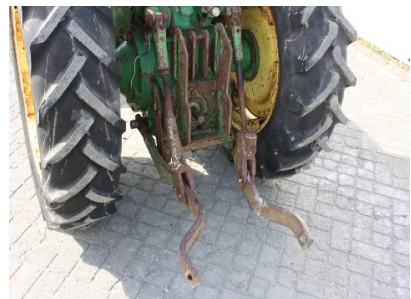

MACHINERY INFORMATION E04072

Ref No. : E04072

Year : 1973

Serial No. : 92916

Brand : JOHN DEERE

Hour meter reading : 4601.00

Weight : 1685.00 kg

Model : 820VU

Tyres/UC : 60 %

Price : € 3300

John Deere 820VU vineyard tractor, 3 cylinder JD engine, 3 point linkage (needs attention), PTO, front weight, hydr. spoolvalves, 5.00-15 & 12.4R28 tyres. Tractor is in good working order and clean condition.