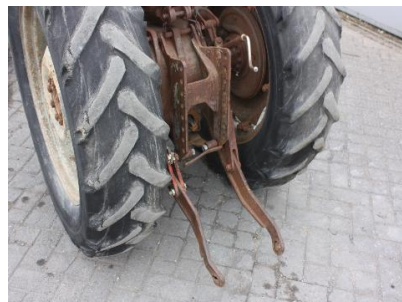

MACHINERY INFORMATION E03238

Ref No. : E03238
Brand : MASSEY
Model : 140V

Year : 1966
Hour meter reading : 7020.00
Tyres/UC : 35 %

Serial No. : 142212
Weight : 1980.00 kg
Price : € 3200

Massey Ferguson 140 vineyard tractor, Perkins 3 cyl.engine (3.152), 3 point linkage, PTO, hydr.spoolvalves, 12.4-28 and 5.00-15 tyres, original condition.