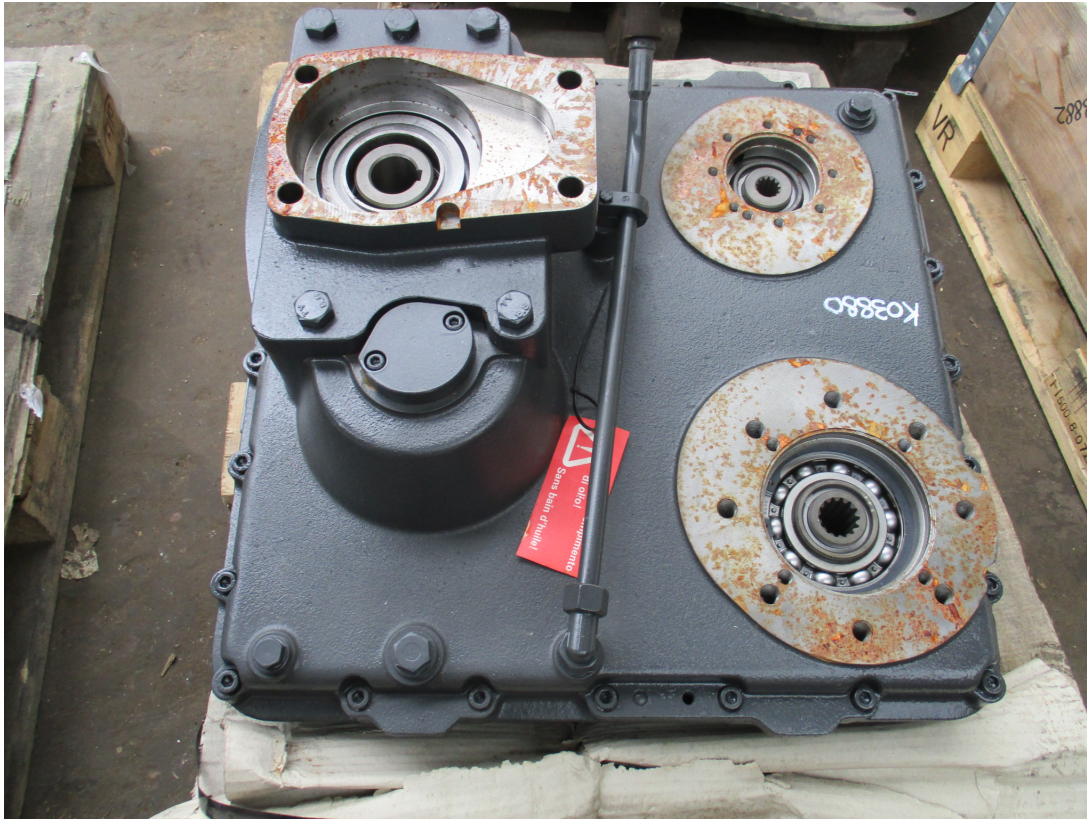

Ref No. : K03881	Sold new : 2011	Serial No. : 55196543
Brand : Stiebel	Hour meter reading : 0.00	Weight : 190.00 kg
Model : 4596.03.09904.97	Tyres/UC : 0 %	Price : € 4250.00

New and unused Stiebel pump drive unit, Stiebel part number 4596.03.09904.97, Sandvik part number 5196543, max. input power 200kW, max. 1800 RPM, i=0,7846/:0