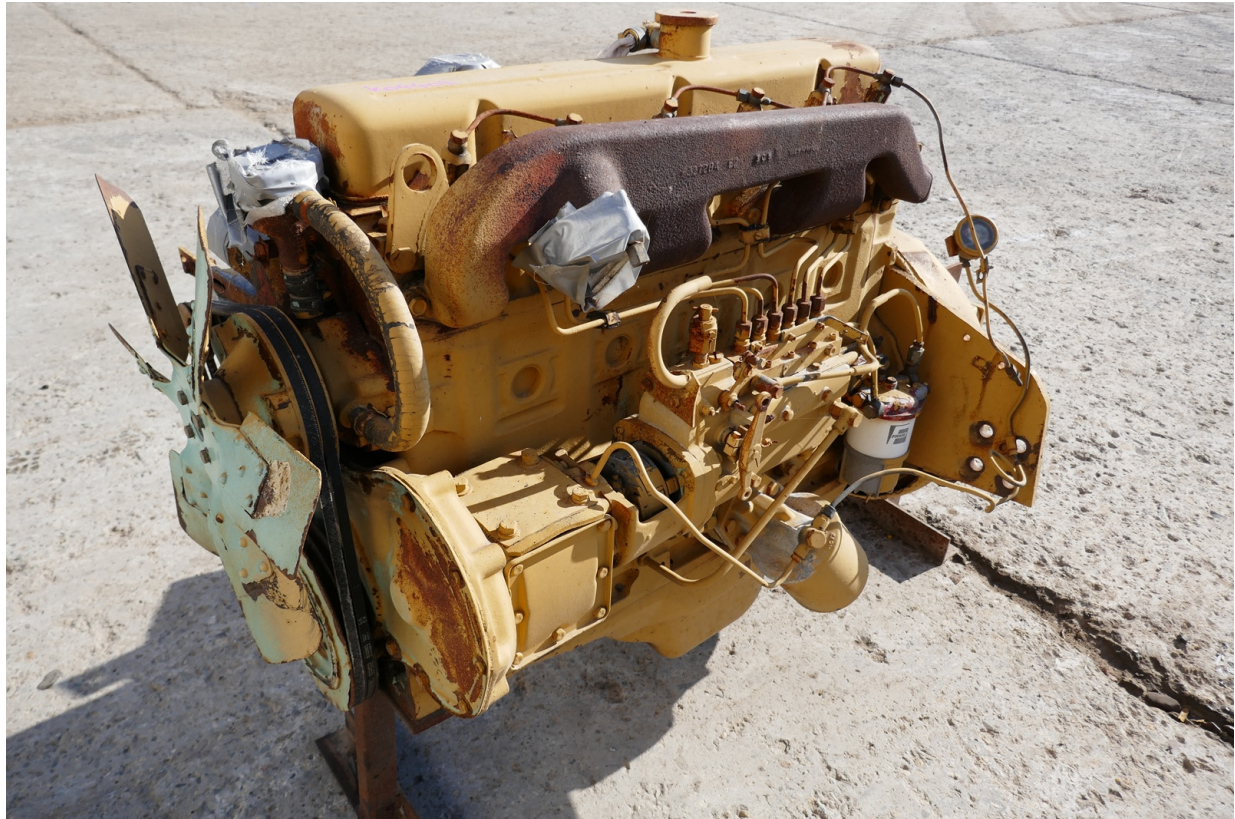

Ref No. : K04403
Brand : Unknown
Model : ENGINE

Sold new : 0
Hour meter reading : 0.00
Tyres/UC : 0 %

Serial No. :
Price : € 950.00

6 cylinder diesel engine

Van Dijk Heavy Equipment BV
Voltstraat 19
5753 RL Deurne
The Netherlands