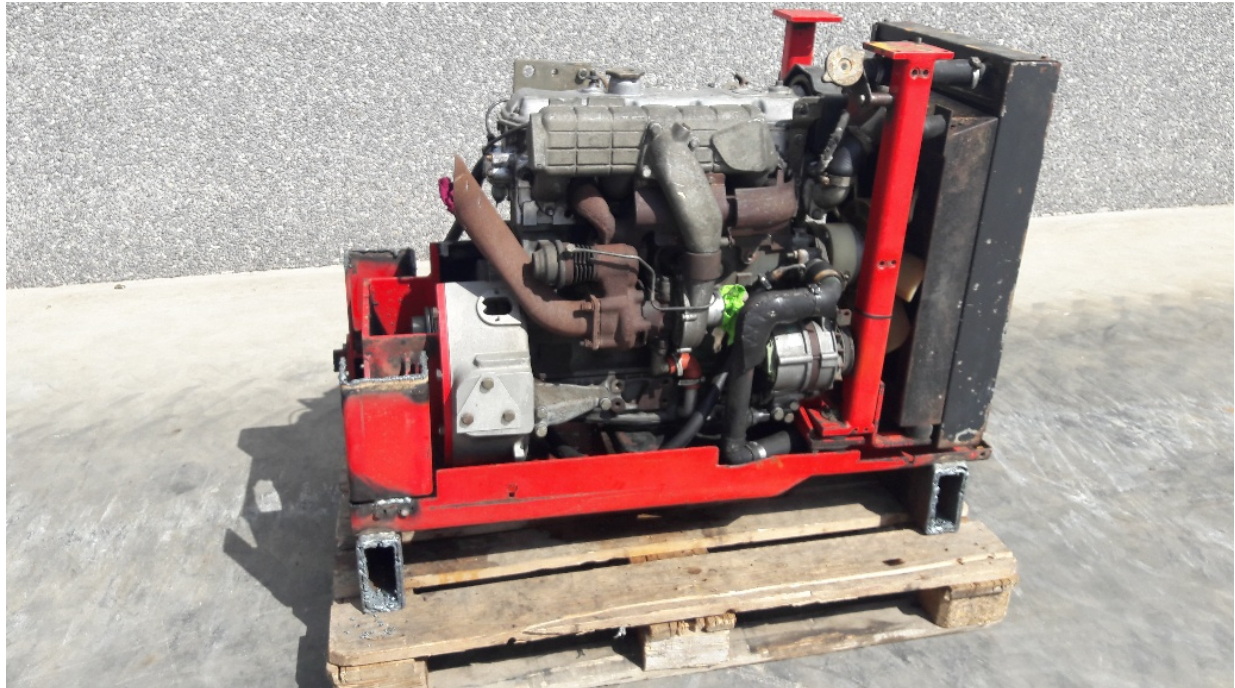

MACHINERY INFORMATION K04362

Ref No. : K04362	Sold new : 1991	Serial No. :
Brand : Unknown	Hour meter reading : 5531.00	
Model : UNKNOWN	Tyres/UC : 0 %	Price : € 1350.00

Iveco 4 cilinder turbocharged engine, 90HP, very very powerful, from spraying tractor, has exchange turbocharger. Video available of oilpressure test. Type 8140.21